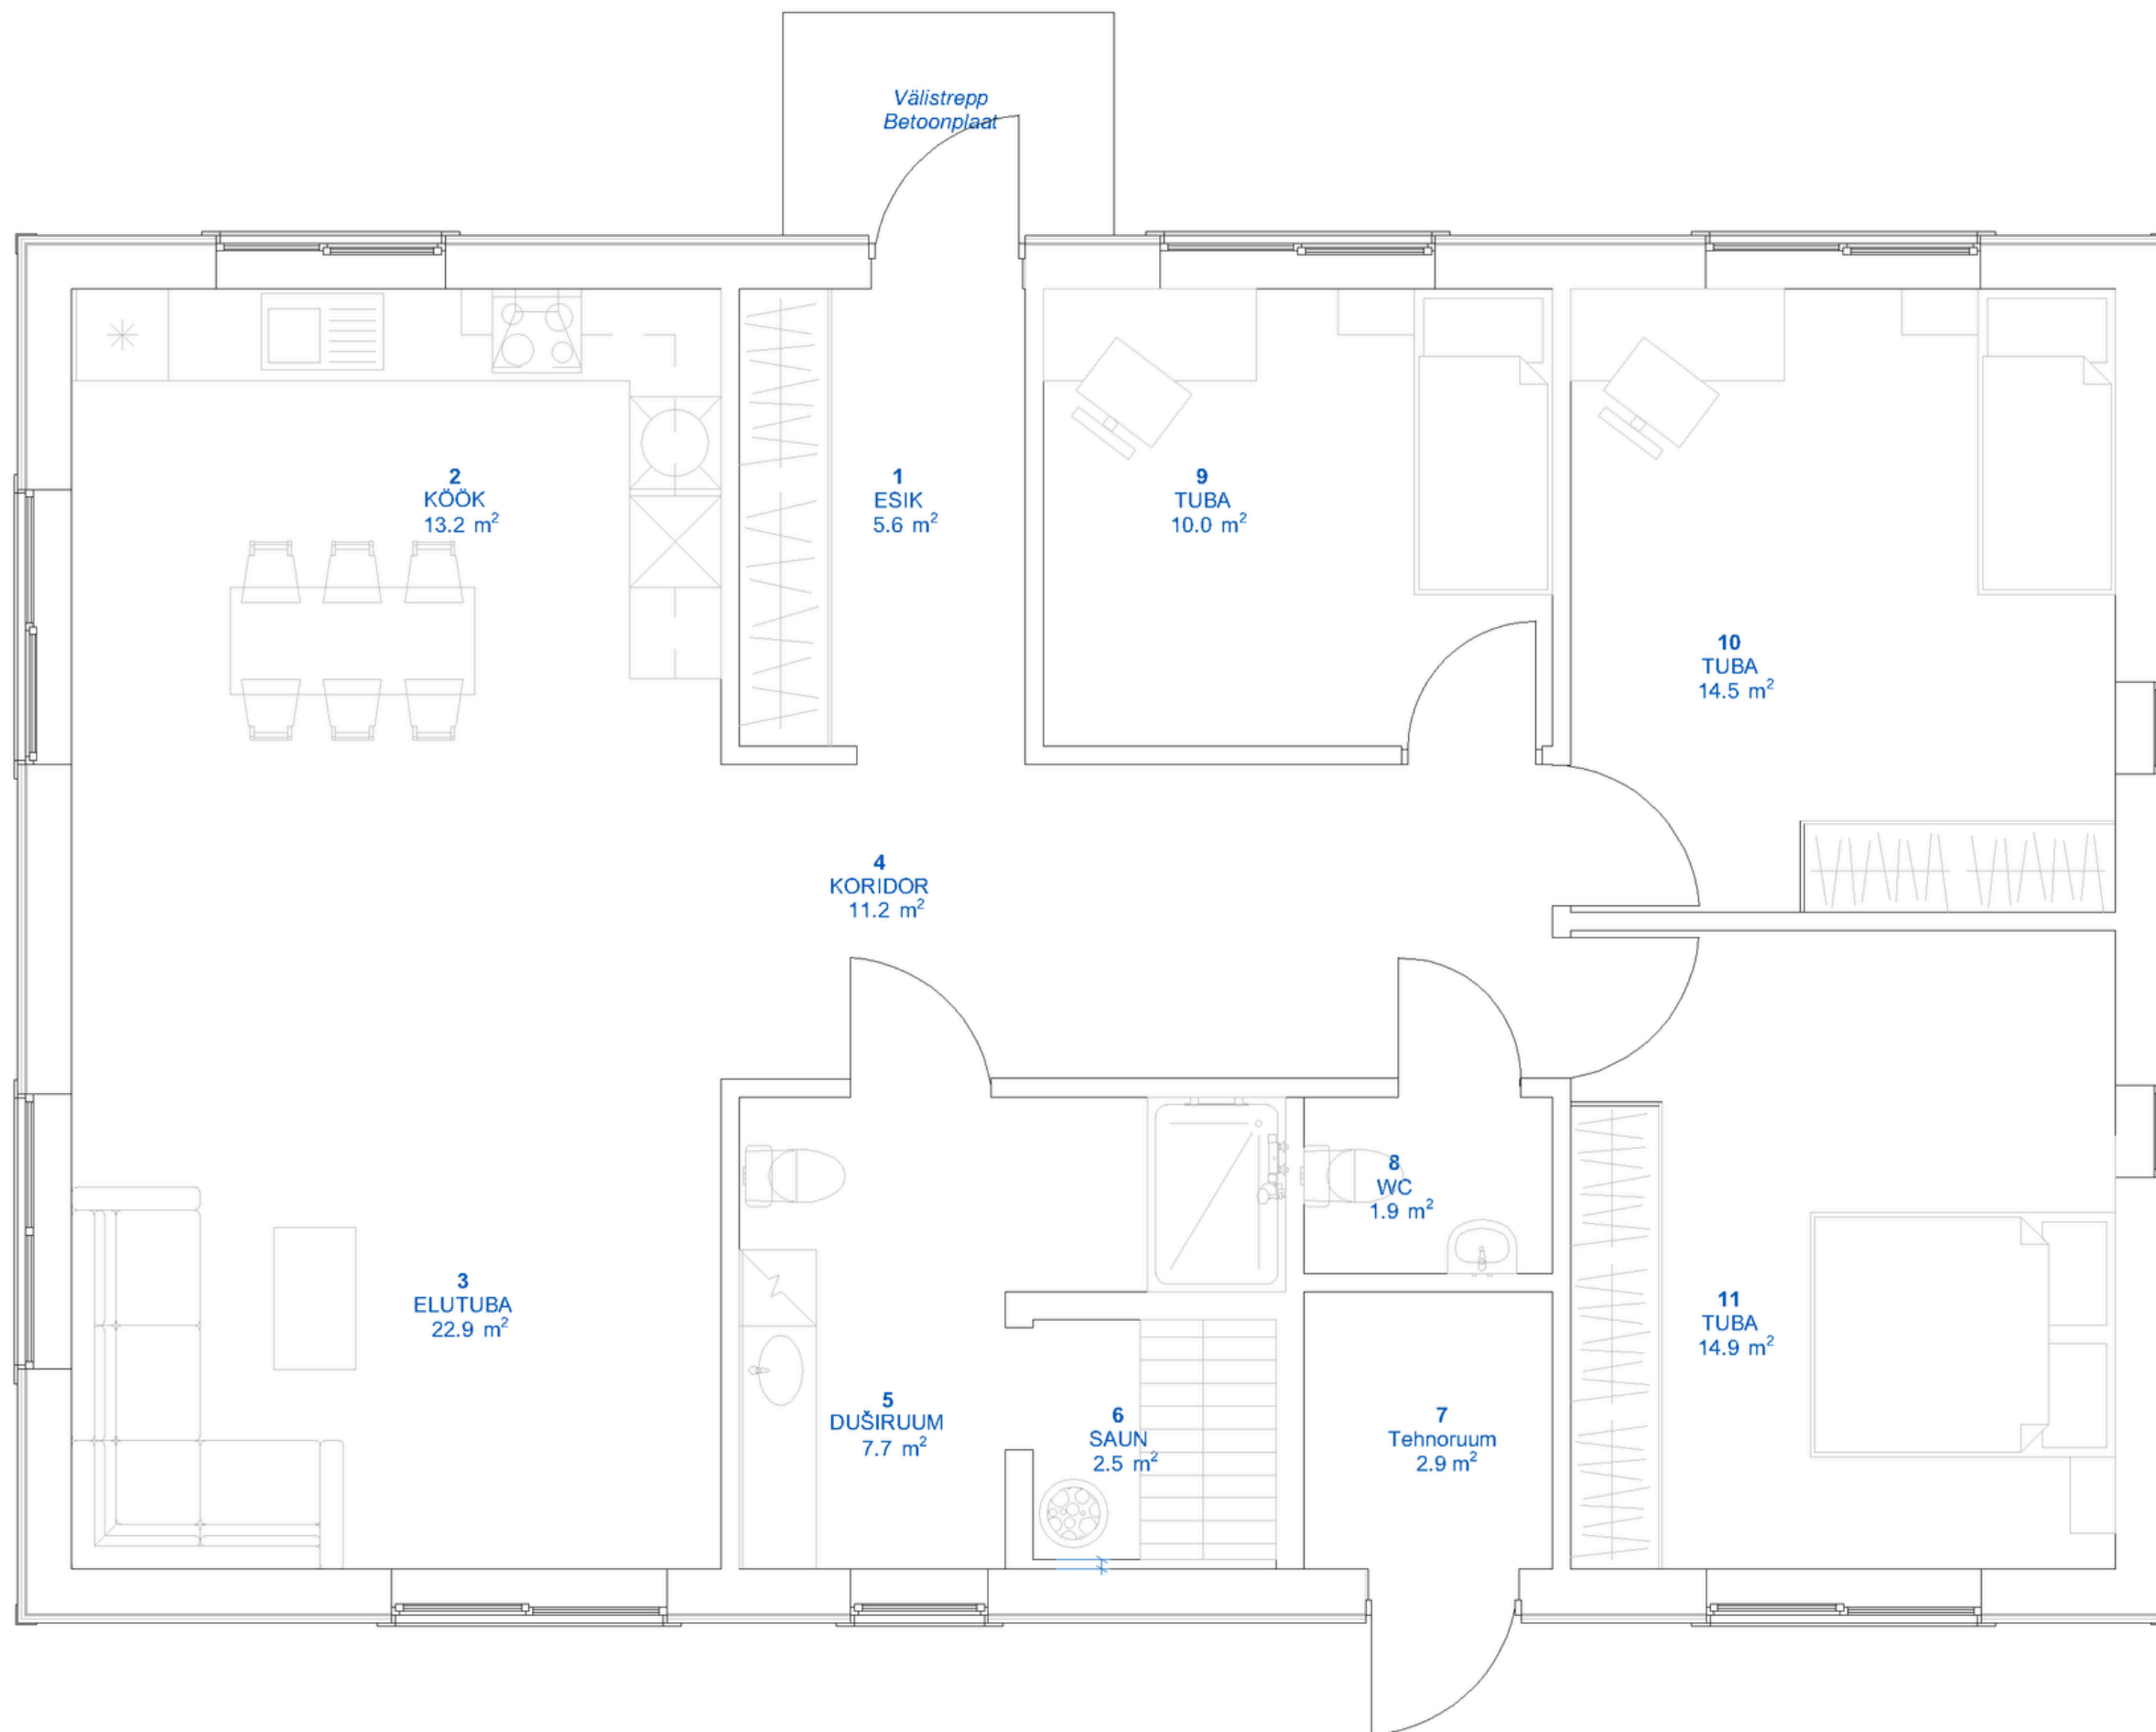

VIRU

LIVING AREA
107 m²

FLOORS
1

ROOMS
4